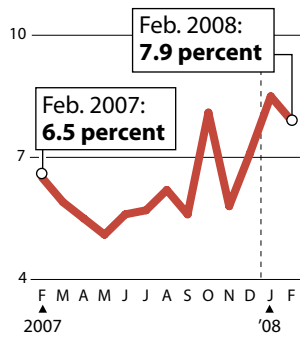

JOBLESS RATE (Winnebago and Boone counties)

Source: Illinois Department of
Employment Security
ROCKFORD REGISTER STAR