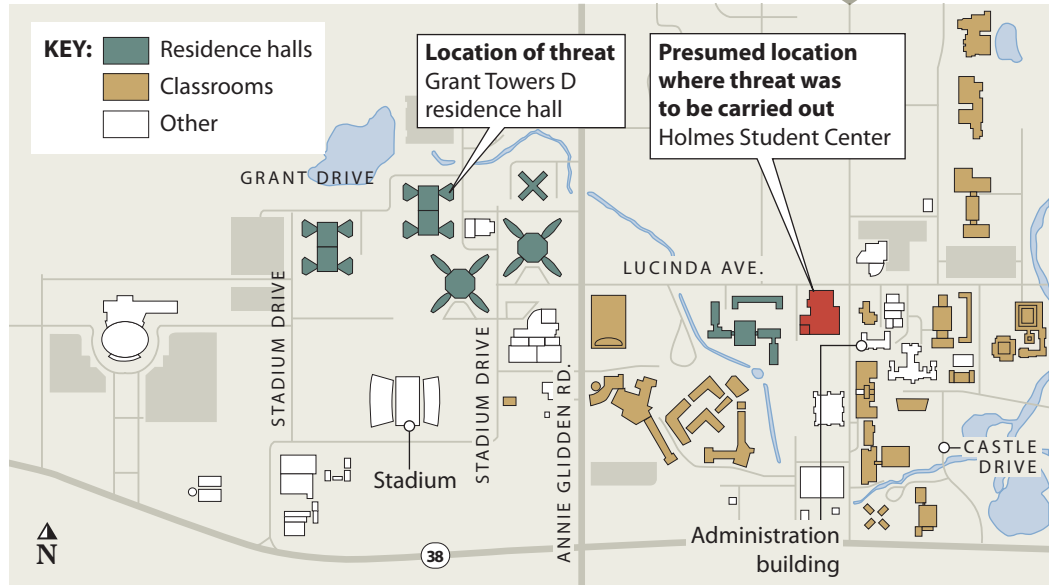

Targeted areas of threat

This map shows Grant Towers D residence hall, where a threat was scrawled onto the wall of a women's restroom sometime Saturday night or early Sunday. University officials canceled final exams Monday but are resuming normal operation today, saying investigators have several leads showing that the message does not represent an imminent threat.