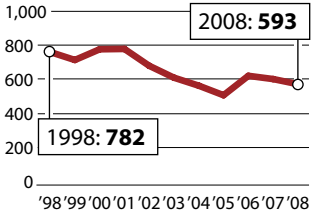

ABORTIONS IN ILLINOIS

Scale in thousands

ABORTIONS IN WINNEBAGO COUNTY

2008 most recent data available; mandatory reporting went into effect in 1994

Source: Illinois Department of Public Health

ROCKFORD REGISTER STAR