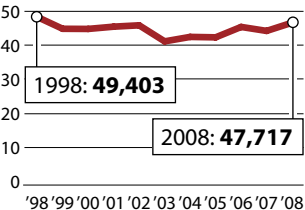

ABORTIONS IN ILLINOIS

Scale in thousands

ABORTIONS IN WINNEBAGO COUNTY

2008 most recent data available; mandatory reporting went into effect in 1994

Source: Illinois Department of Public Health

ROCKFORD REGISTER STAR