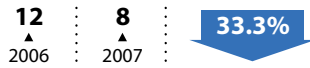

ROBBERY

Offenses