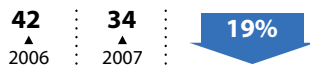

MOTOR VEHICLE THEFT

Offenses