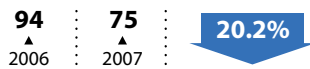

BURGLARY

Offenses