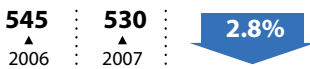

THEFT

Offenses