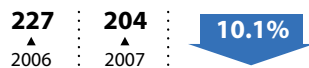

Belvidere crime rate dropping

Belvidere's total crime rate has dropped about 7 percent this year, despite an estimated 4 percent increase in population. Authorities credit the success to the Police Department's partnership with the community and an aggressive approach to gangs, drugs and graffiti.

SEXUAL ASSAULT

Offenses

Arrests

ROBBERY

Offenses

Arrests

ASSAULT/BATTERY

Offenses

Arrests

BURGLARY

Offenses

Arrests

THEFT

Offenses

Arrests

MOTOR VEHICLE THEFT

Offenses

Arrests

ARSON

Offenses

Arrests

TOTAL

Offenses

Arrests

Source: Illinois Uniform Crime Report

ROCKFORD REGISTER STAR