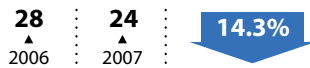

ASSAULT/BATTERY

Offenses