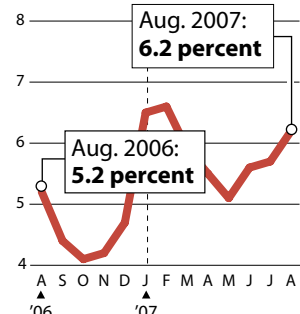

**JOBLESS RATE** (Winnebago and Boone counties)

Source: Illinois Department of Employment Security  
ROCKFORD REGISTER STAR

# Unemployment rates

	AUGUST 2007	PERCENTAGE POINT CHANGE FROM AUGUST 2006
United States	4.6%	- 0.1
Illinois	5.4%	+ 1.0
Winnebago County	6.2%	+ 1.0
Boone County	6.1%	+ 1.0
Ogle County	5.5%	+ 0.8
Rockford	7.2%	+ 1.1
Freeport	6.3%	+ 0.9
Bloomington-Normal	4.2%	+ 0.6
Champaign-Urbana	4.8%	+ 0.7
Chicago	5.3%	+ 0.9
Kankakee	6.5%	+ 0.9
Peoria-Pekin	4.7%	+ 0.6
Springfield	4.9%	+ 0.7