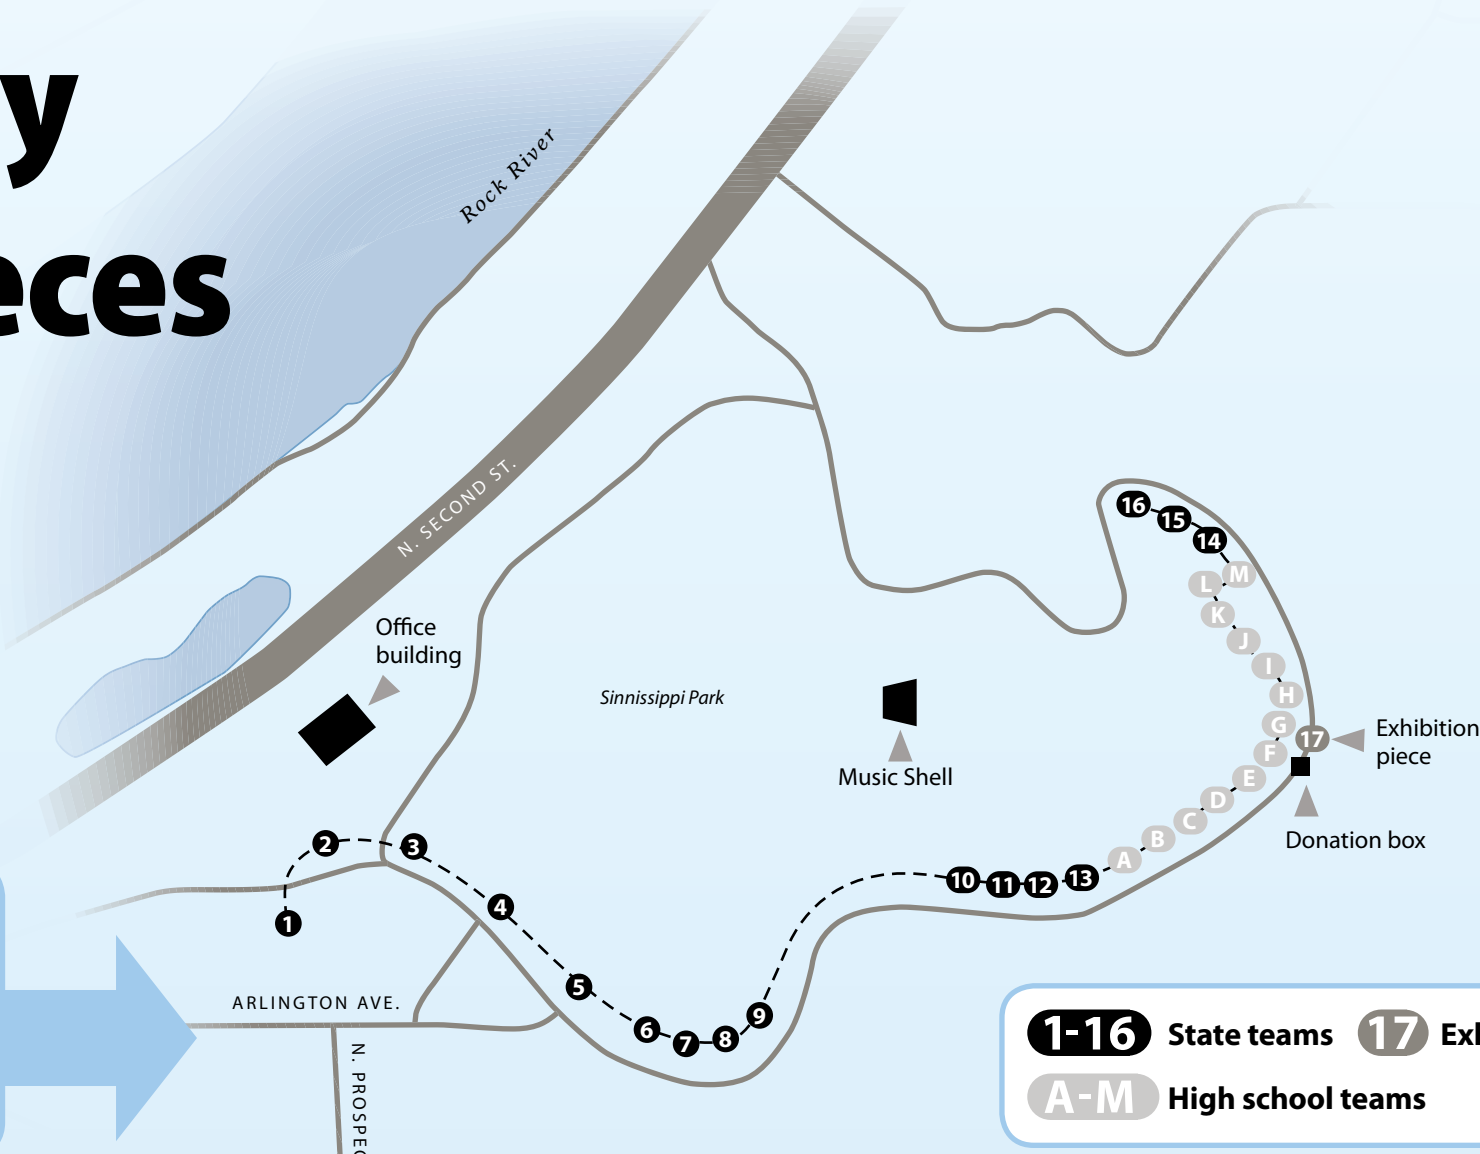

START HERE!

Temporary masterpieces

A king, a walrus and Godzilla are among 30 sculptures that teams will carve out of snow blocks Jan. 20-23 at Sinnissippi Park in Rockford at the Illinois Snow Sculpting Competition. If the weather doesn't cooperate, the event will be Jan. 27-30.

Here are sketches of what to see where:

1-16 State teams **17** Exhibition piece
A-M High school teams

16 MR. TOAD'S NOT SO WILD RIDE

If you go
When: Jan. 20 to 23; if the weather doesn't cooperate, Jan. 27 to 30
Where: Sinnissippi Park, 1401 N. Second St., Rockford
Viewing: The public is welcome to observe the competition at no charge.
Information: snowsculpting.org, 815-987-1603 or 815-987-8800.