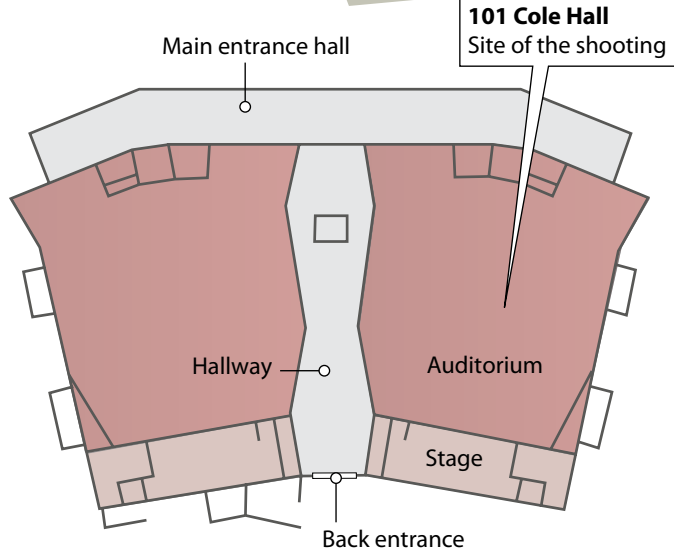

Cole Hall to remain closed for rest of semester

Officials have not discussed the future of Cole Hall, the building at Northern Illinois University where the Feb. 14 shootings took place. Some schools have demolished sites of tragedy, while others have shut off parts of the buildings and continued using the rest.

NORTHERN ILLINOIS UNIVERSITY CAMPUS

COLE HALL OVERHEAD VIEW

Source: Northern Illinois University

ROCKFORD REGISTER STA