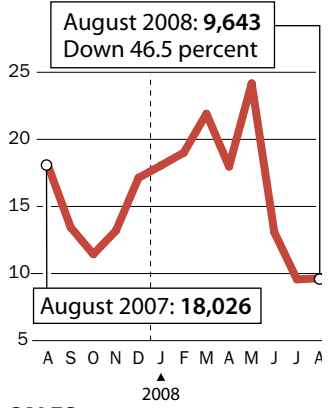

CHRYSLER U.S. SALES

Belvidere-made vehicles

Scale in thousands

SALES

Caliber: 4,022, down 56.8%

Compass: 1,602, down 55.8%

Patriot: 4,019, down 20.9%